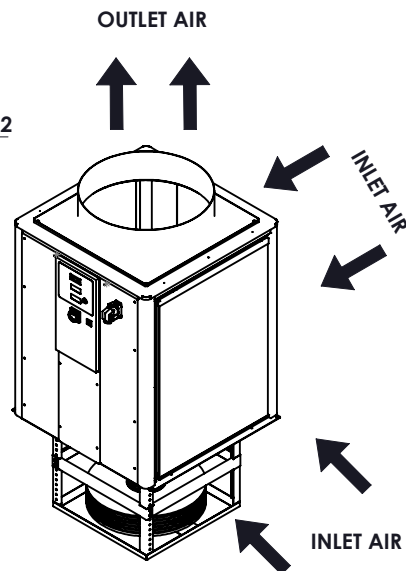

TECHNICAL DATA ARE SUBJECT TO CHANGE WITHOUT PRIOR NOTICE AND OVERALL DIMENSION CAN CHANGE DUE TO THE REQUESTED ACCESSORIES

ECIK-300_EVAP_FLAT_R410A

DETAIL A
SCALA 1 : 3

Material:		FORMATO A4	
EDITION			
	EURO COLD srl Tel. +39.059.817.8138 www.eurocold.it	Scale : 1:35	Designed: T.D.
			Date: 24/03/2026
Title: LAYOUT ECIK-300_EVAP_FLAT_R410A SL		Sign: T.D.	General tolerance: UNI EN 22768-m
Model number: ECIK-300	Code: 24-AA-03001	Surface (m ²):	Weight (kg)
		Drawing number: ECIK-300_EVAP_FLAT_R410A_REV00	