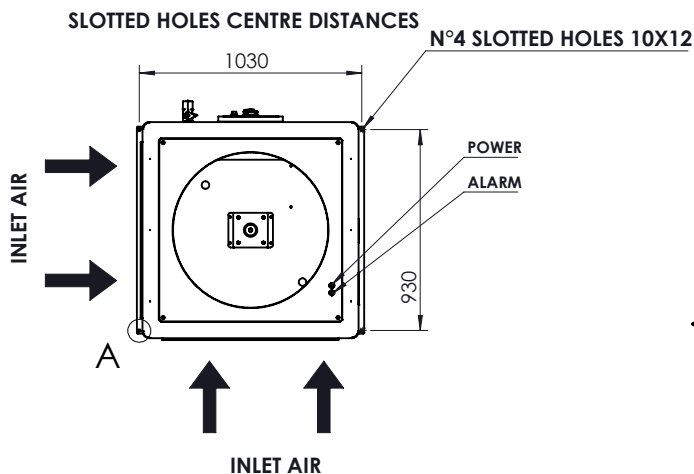

TECHNICAL DATA ARE SUBJECT TO CHANGE WITHOUT PRIOR NOTICE AND OVERALL DIMENSION CAN CHANGE DUE TO THE REQUESTED ACCESSORIES

ECIK-300_EVAP_FLAT_R410A

DETAIL A
SCALA 1 : 3

Material:		FORMATO A4	
EDITION			
	EURO COLD srl Tel. +39.059.817.8138 www.eurocold.it	Scale : 1:35	Designed: T.D.
			Date: 24/03/2026
Title: LAYOUT ECIK-300_EVAP_FLAT_R410A SL		Sign: T.D.	General tolerance: UNI EN 22768-m
Model number: ECIK-300	Code: 24-AA-03001	Surface (m ²):	Weight (kg)
		Drawing number: ECIK-300_EVAP_FLAT_R410A_REV00	