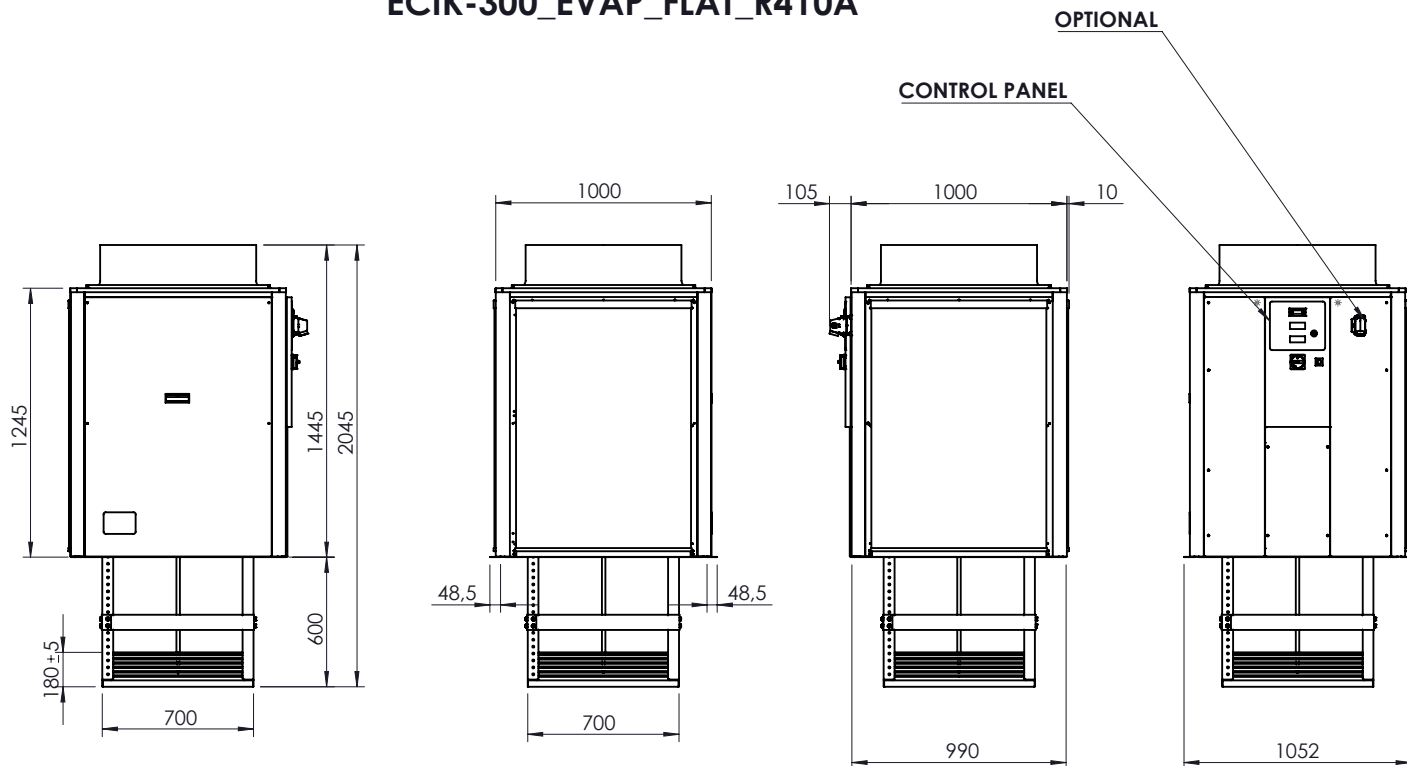

TECHNICAL DATA ARE SUBJECT TO CHANGE WITHOUT PRIOR NOTICE AND OVERALL DIMENSION CAN CHANGE DUE TO THE REQUESTED ACCESSORIES

ECIK-300_EVAP_FLAT_R410A

DETAIL A
SCALA 1 : 3

Material:		FORMATO A4	
EDITION			
	EURO COLD srl Tel. +39.059.817.8138 www.eurocold.it	Scale : 1:35	Designed: T.D.
			Date: 24/03/2026
Title: LAYOUT ECIK-300_EVAP_FLAT_R410A SL		Sign: T.D.	General tolerance: UNI EN 22768-m
Model number: ECIK-300	Code: 24-AA-03001	Surface (m ²):	Weight (kg)
		Drawing number: ECIK-300_EVAP_FLAT_R410A_REV00	