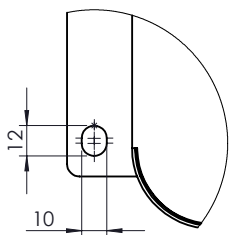

TECHNICAL DATA ARE SUBJECT TO CHANGE WITHOUT PRIOR NOTICE AND OVERALL DIMENSION CAN CHANGE DUE TO THE REQUESTED ACCESSORIES

ECIK-300_EVAP_FLAT_R410A

DETAIL A
SCALA 1 : 3

Material:		FORMATO A4	
EDITION			
	EURO COLD srl Tel. +39.059.817.8138 www.eurocold.it	Scale : 1:35	Designed: T.D.
			Date: 24/03/2026
Title: LAYOUT ECIK-300_EVAP_FLAT_R410A SL		Sign: T.D.	General tolerance: UNI EN 22768-m
Model number: ECIK-300	Code: 24-AA-03001	Surface (m ²):	Weight (kg)
		Drawing number: ECIK-300_EVAP_FLAT_R410A_REV00	