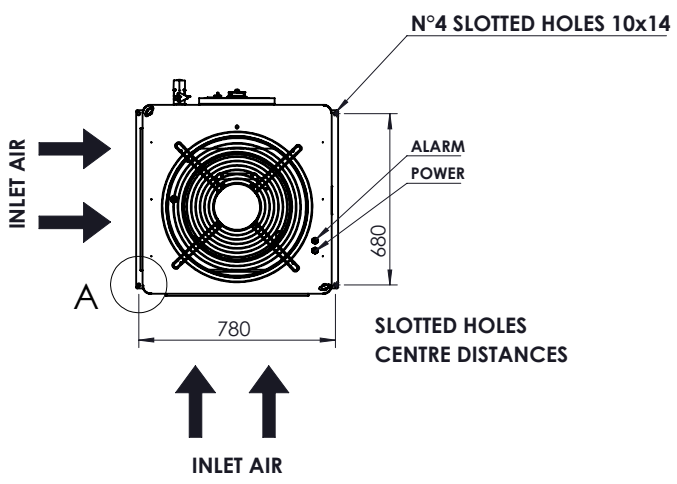

TECHNICAL DATA ARE SUBJECT TO CHANGE WITHOUT PRIOR NOTICE AND OVERALL DIMENSION CAN CHANGE DUE TO THE REQUESTED ACCESSORIES

ECIK-160_EVAP_FLAT_R410A

DETAIL A
SCALA 1 : 3

Material: FORMATO A4

EDITION

EURO COLD srl
Tel. +39.059.817.8138
www.eurocold.it

Scale : **1:30**

Designed:
Date: **20/03/2026**
Sign: **T.D.**

General tolerance:
UNI EN
22768-m

Title:
LAYOUT ECIK-160_EVAP_FLAT_R410A SL

Weight (kg)

Model number:
ECIK-160

Code:
24-AA-01607

Surface (m²):