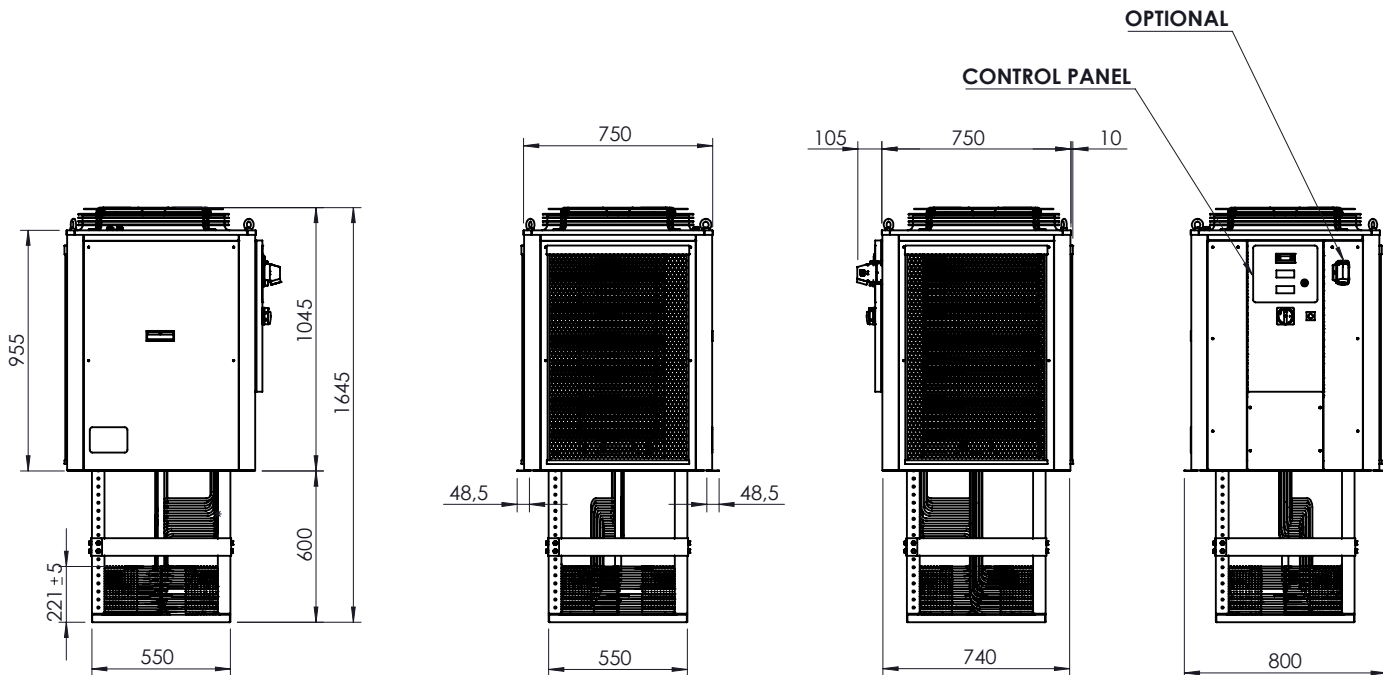

TECHNICAL DATA ARE SUBJECT TO CHANGE WITHOUT PRIOR NOTICE AND OVERALL DIMENSION CAN CHANGE DUE TO THE REQUESTED ACCESSORIES

ECIK-160_EVAP_FLAT_R410A

DETAIL A
SCALA 1 : 3

Material: FORMATO A4

EDITION

EURO COLD srl
Tel. +39.059.817.8138
www.eurocold.it

Scale : **1:30**

Designed:
Date: **20/03/2026**
Sign: **T.D.**

General tolerance:
UNI EN
22768-m

Title:
LAYOUT ECIK-160_EVAP_FLAT_R410A SL

Weight (kg)

Model number:
ECIK-160

Code:
24-AA-01607

Surface (m²):