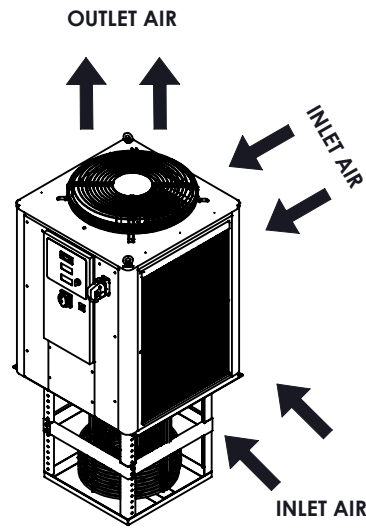

TECHNICAL DATA ARE SUBJECT TO CHANGE WITHOUT PRIOR NOTICE AND OVERALL DIMENSION CAN CHANGE DUE TO THE REQUESTED ACCESSORIES

ECIK-160_EVAP_FLAT_R410A

DETAIL A
SCALA 1 : 3

Material: FORMATO A4

EDITION

EURO COLD srl
Tel. +39.059.817.8138
www.eurocold.it