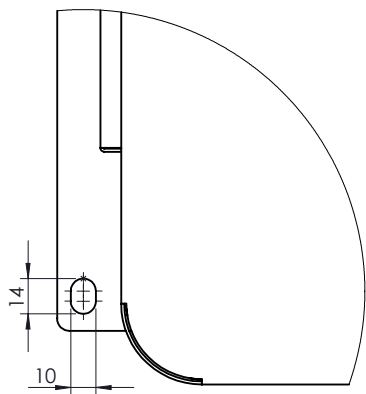

TECHNICAL DATA ARE SUBJECT TO CHANGE WITHOUT PRIOR NOTICE AND OVERALL DIMENSION CAN CHANGE DUE TO THE REQUESTED ACCESSORIES

ECIK-160_EVAP_FLAT_R410A

DETAIL A
SCALA 1 : 3

Material: FORMATO A4

EDITION

EURO COLD srl
Tel. +39.059.817.8138
www.eurocold.it

Scale : **1:30**

Designed:
Date: **20/03/2026**
Sign: **T.D.**

General tolerance:
UNI EN
22768-m

Title:
LAYOUT ECIK-160_EVAP_FLAT_R410A SL

Weight (kg)

Model number:
ECIK-160

Code:
24-AA-01607

Surface (m²):

Drawing number:
ECIK-160_EVAP_FLAT_R410A_REV00

All rights reserved by Eurocold S.r.l Modena (Italy). These drawings and specifications are the property of Eurocold S.r.l. and shall not be reproduced, copied or used directly or indirectly for any purpose without the express written permission of EURO COLD S.r.l