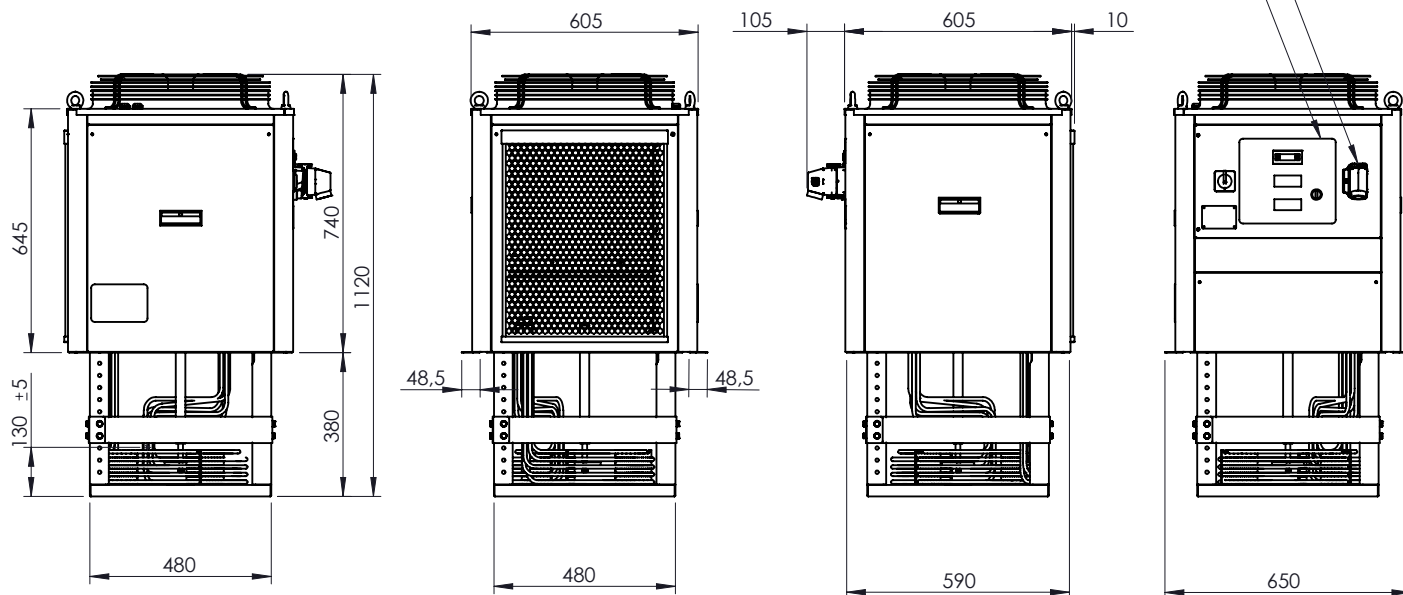

TECHNICAL DATA ARE SUBJECT TO CHANGE WITHOUT PRIOR NOTICE AND OVERALL DIMENSION CAN CHANGE DUE TO THE REQUESTED ACCESSORIES

ECIK-045_FLAT_R410A

OPTIONAL
CONTROL PANEL

Material:

FORMATO A4

EDITION

EURO COLD srl
Tel. +39.059.817.8138
www.eurocold.it

Scale : **1:20**

Designed:
Date: **19/03/2026**
Sign: **T.D.**

General tolerance:
UNI EN
22768-m

Title:
LAYOUT ECIK-045 SL FLAT R410A

Weight (kg)

Model number:
ECIK-045

Code:
24-AA-00452

Surface (m²):

Drawing number:
ECIK-045_FLAT_R410A