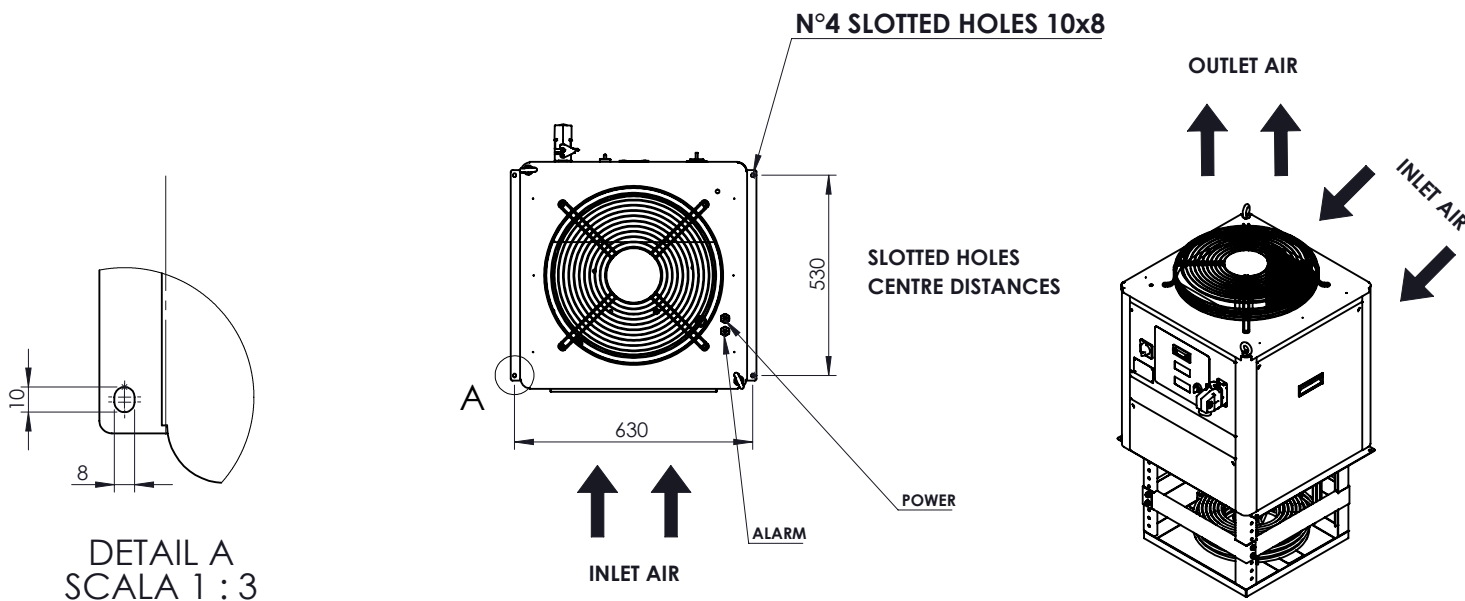

TECHNICAL DATA ARE SUBJECT TO CHANGE WITHOUT PRIOR NOTICE AND OVERALL DIMENSION CAN CHANGE DUE TO THE REQUESTED ACCESSORIES

ECIK-045_FLAT_R410A

OPTIONAL
CONTROL PANEL

Material:

FORMATO A4

EDITION

EURO COLD srl
Tel. +39.059.817.8138
www.eurocold.it

Scale : **1:20**

Designed:
Date: **19/03/2026**
Sign: **T.D.**

General tolerance:
UNI EN
22768-m

Title:
LAYOUT ECIK-045 SL FLAT R410A

Weight (kg)

Model number:
ECIK-045

Code:
24-AA-00452

Surface (m²):

Drawing number:
ECIK-045_FLAT_R410A