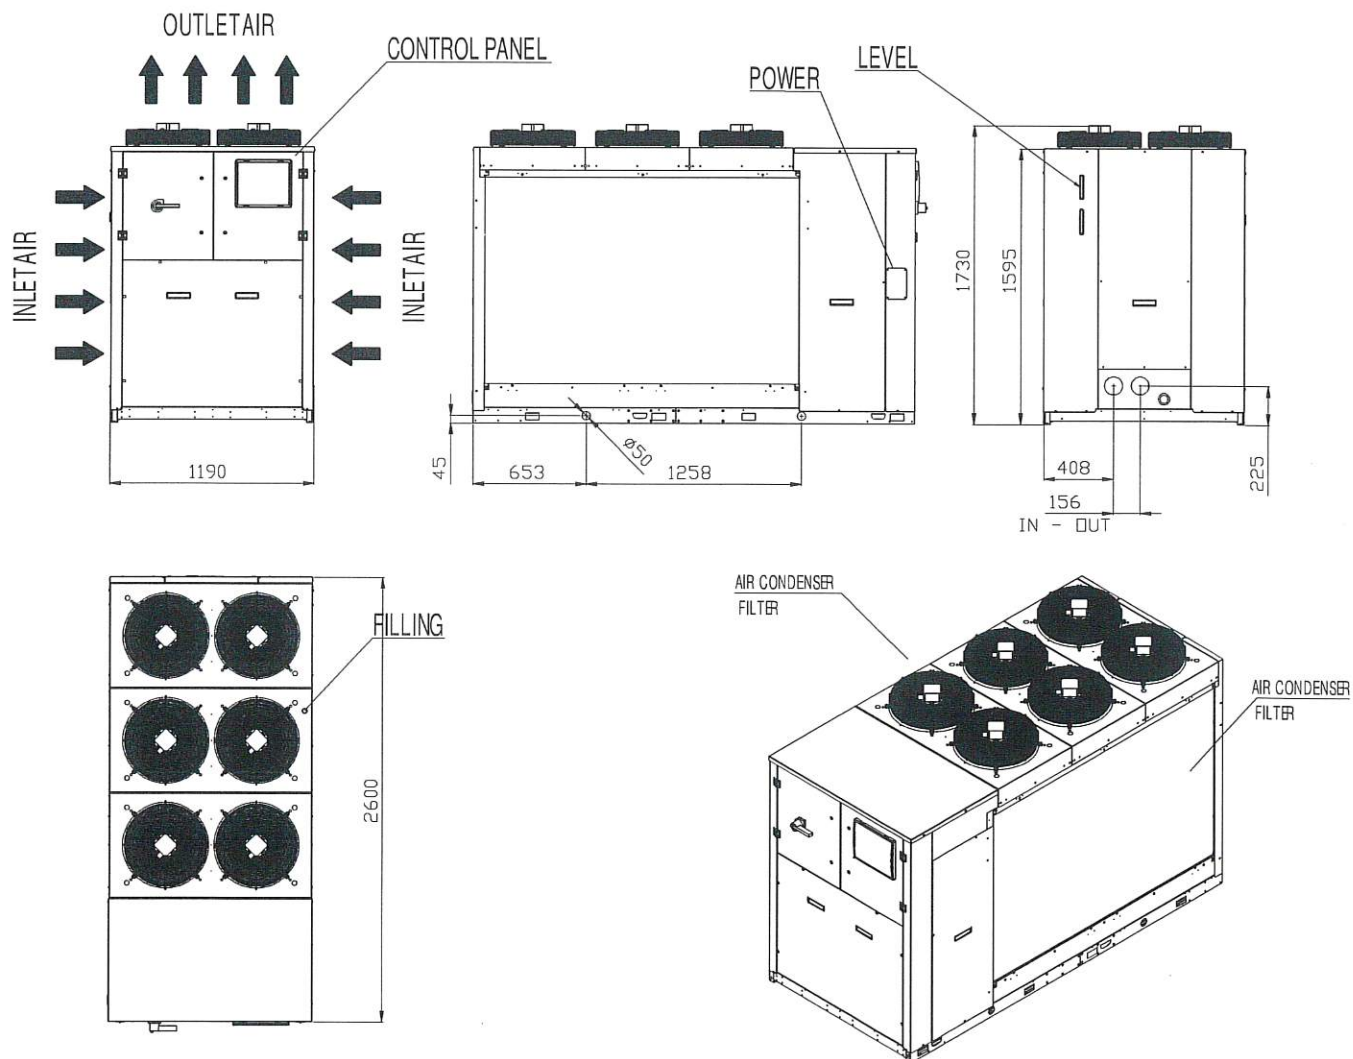

TECHNICAL DATA ARE SUBJECT TO CHANGE WITHOUT PRIOR NOTICE AND OVERALL DIMENSION CAN CHANGE DUE TO THE REQUESTED ACCESSORIES.

FRAME D5-6V MCHE

HYDRAULIC CONNECTION SIZES

ACW-MP-HE 800/820	
IN	G.3"
OUT	G.3"

Sign: CM

Title:

Weight (g)

Model number:

AC - 800/820

Code:

Q.ty:

Drawing number: