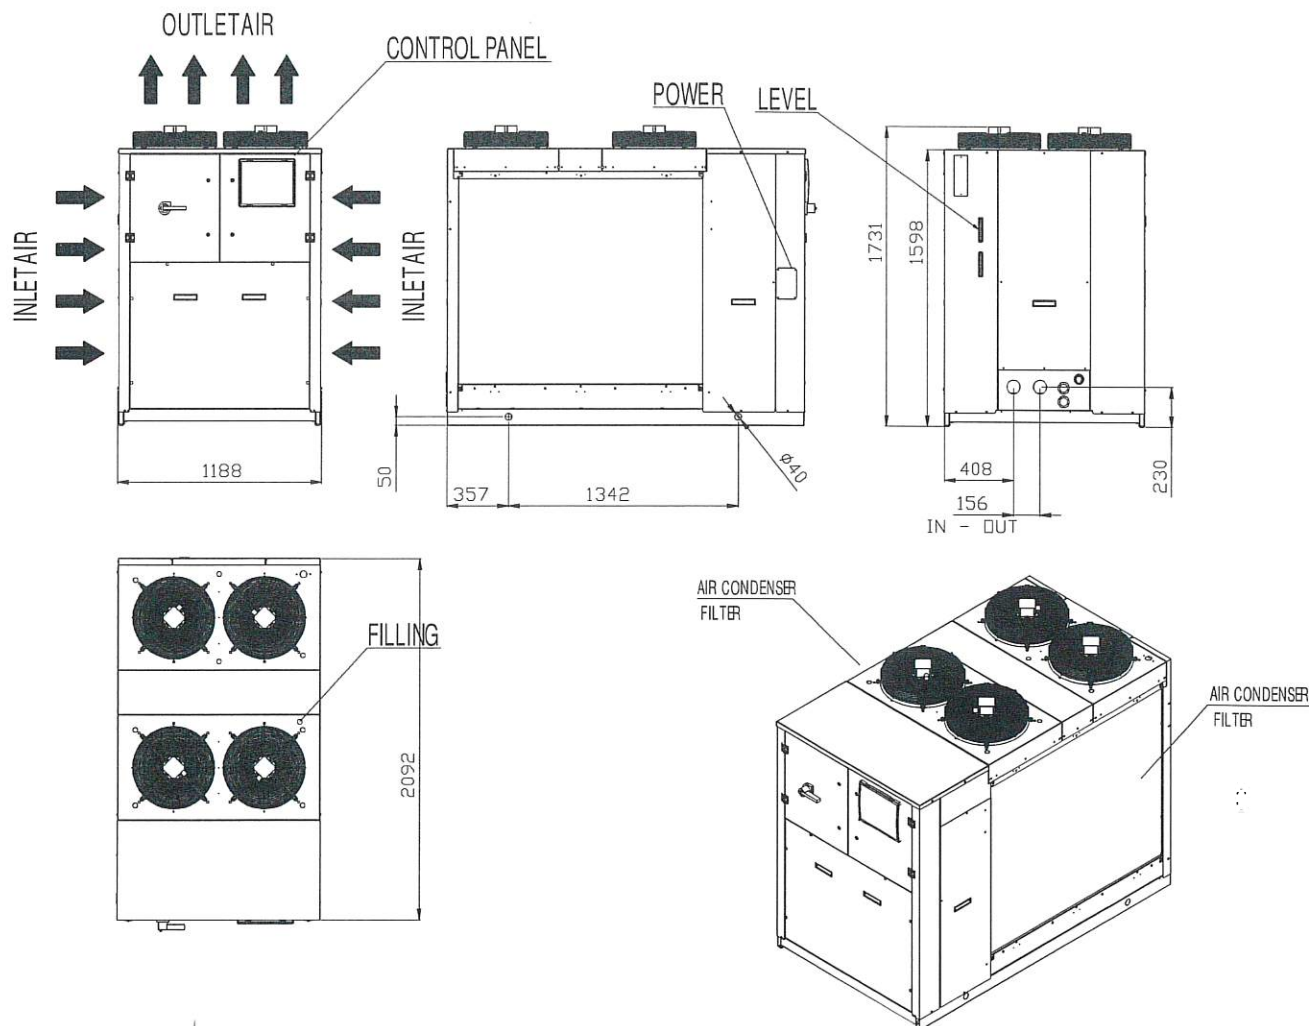

TECHNICAL DATA ARE SUBJECT TO CHANGE WITHOUT PRIOR NOTICE AND OVERALL DIMENSION CAN CHANGE DUE TO THE REQUESTED ACCESSORIES.

FRAME D5-4V MCHE

HYDRAULIC CONNECTION SIZES

	ACW-MP-HE 780
IN	G.3"
OUT	G.3"

Material:

Thickness:

Z Y X W V U T S R Q P O N M L K J I H G F E D C B A

EDITION

EURO COLD srl
Tel. +39.059.817.8138
www.eurocold.it

Scale :

Designed:

Date: 06-09-2023

Sign: CM

Title:

Weight (g)

Model number:

AC - 780

Code:

Q.ty:

Drawing number:

D5-4V_MCHE_REV00