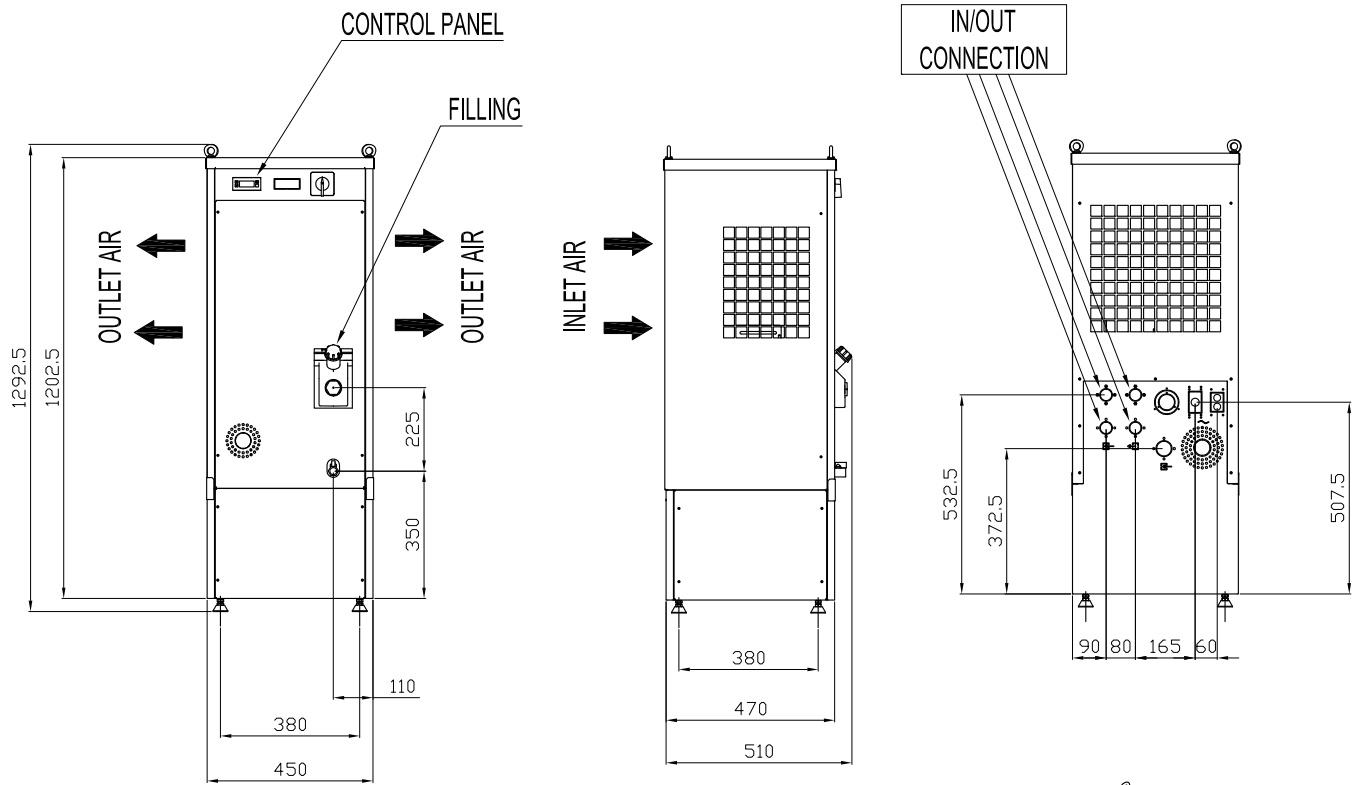

TECHNICAL DATA ARE SUBJECT TO CHANGE WITHOUT PRIOR NOTICE AND OVERALL DIMENSION CAN CHANGE DUE TO THE REQUESTED ACCESSORIES.

FRAME ECP1H-B

HYDRAULIC CONNECTION SIZES

	ACO-LP/ACW LP 25
IN	G.3/4"
OUT	G.3/4"

Date:

12-02-2019

Sign:

Weight (g)

Model number:

Code:

Q.ty:

Drawing number: